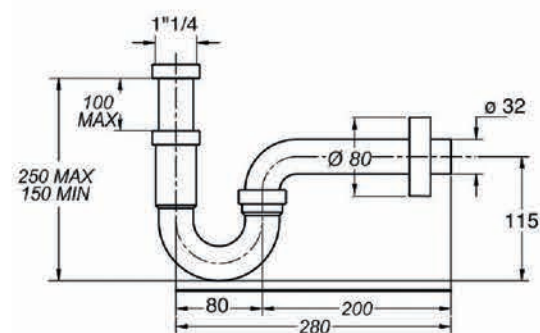

**€ 32,70**

25 Pz per pacco  
25 Pcs

**Art. 433011425**

Sifone a "S" m/dream in ABS cromato T/25 cm. 1"1/4  
C.P. ABS "S" Trap Mod. Dream Pipe 25 cm. 1"1/4

**€ 12,50**

25 Pz per pacco  
25 Pcs

Conforme alla normativa tecnica europea  
Comply with European Technical Standard