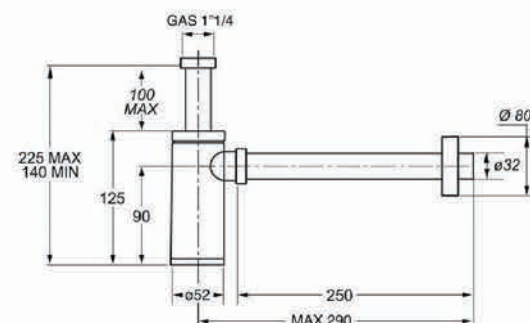

**Completamente ispezionabili**  
With Trap Inspection Plug

Conforme alla normativa tecnica europea  
Comply with European Technical Standard

**Art. 432011425**

Sifone bottiglia m/dream in ABS cromato T/25 cm. 1"1/4  
C.P. ABS Bottle Trap Mod. Dream Pipe 25 cm. 1"1/4

**€ 12,50**

25 Pz per pacco  
25 Pcs

Conforme alla normativa tecnica europea  
Comply with European Technical Standard

**Art. 430011425**

Sifone lavabo tondo m/dream in ABS cromato T/25 cm. 1"1/4  
C.P. ABS Round Trap Mod. Dream Pipe 25 cm. 1"1/4