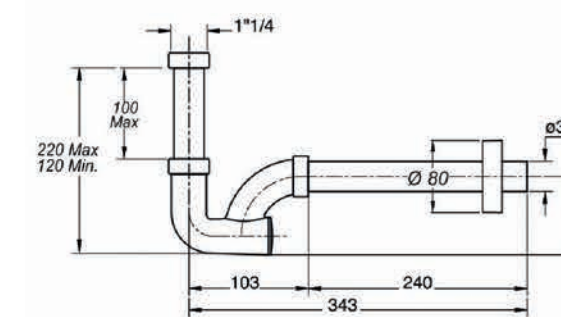

Art. 434011425

Sifone colonna m/dream in ABS cromato T/25 cm. 1"1/4
C.P. ABS "P" Trap Mod. Dream Pipe 25 cm. 1"1/4

€ 12,50

25 Pz per pacco
25 Pcs