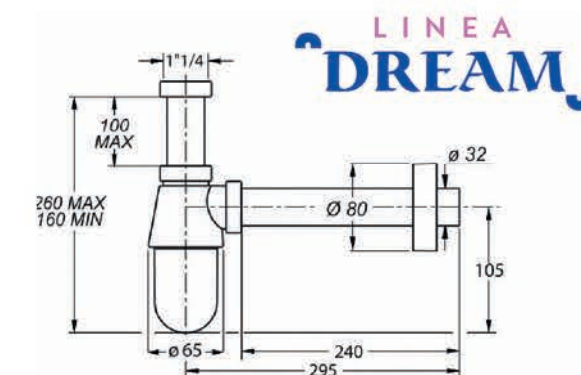

**Completamente ispezionabili**  
With Trap Inspection Plug

Conforme alla normativa tecnica europea  
Comply with European Technical Standard

**Art. 432011425**

Sifone bottiglia m/dream in ABS cromato T/25 cm. 1"1/4  
C.P. ABS Bottle Trap Mod. Dream Pipe 25 cm. 1"1/4