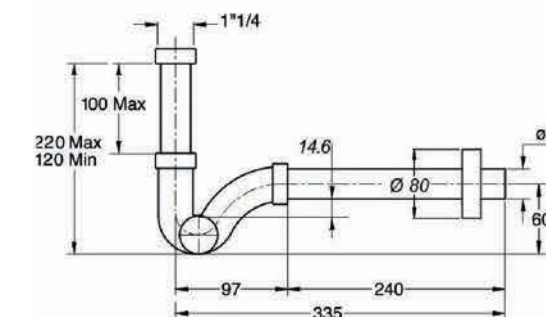

**€ 12,50**

25 Pz per pacco  
25 Pcs

Conforme alla normativa tecnica europea  
Comply with European Technical Standard

**Art. 430011425**

Sifone lavabo tondo m/dream in ABS cromato T/25 cm. 1"1/4  
C.P. ABS Round Trap Mod. Dream Pipe 25 cm. 1"1/4

**€ 32,70**

25 Pz per pacco  
25 Pcs

**Art. 433011425**

Sifone a "S" m/dream in ABS cromato T/25 cm. 1"1/4  
C.P. ABS "S" Trap Mod. Dream Pipe 25 cm. 1"1/4

**€ 12,50**

25 Pz per pacco  
25 Pcs

Conforme alla normativa tecnica europea  
Comply with European Technical Standard